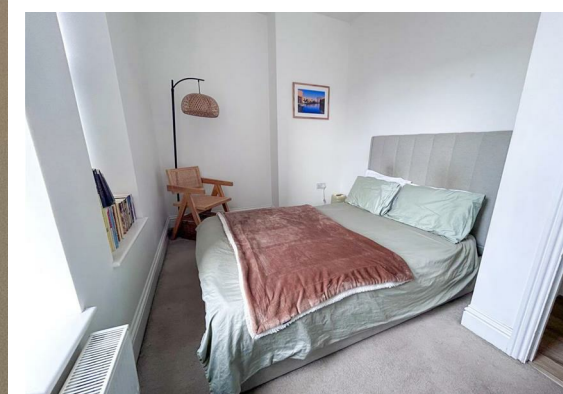

Inside, the home offers a bright and spacious open-plan living area with a contemporary fitted kitchen featuring an integrated washing machine, fridge freezer, and electric oven and hob. There are two well-proportioned bedrooms and a modern bathroom, all presented in excellent condition.

Kitchen/Living Room

16'2" x 13'5 (4.93m x 4.09m)

Bedroom One

12'11 x 8'1 (3.94m x 2.46m)

Bedroom Two

9'5 x 7'11 (2.87m x 2.41m)

Bathroom

6'6 x 5'01 (1.98m x 1.55m)